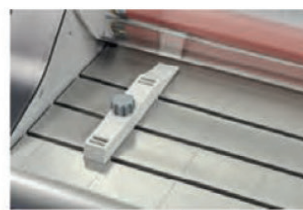

50% Faster Film Loading

- Pivoting table and heat shield provide easier access when changing film, no need to remove the table
- New Ultima 65 EZload® film rolls are easier to install and take the guess work out of how to put the film in
- With Standard Film, AutoGrip shafts make it simpler to remove and add film

EZload® Film Specifically for Ultima 65®

Pivoting Table

Easy to Use Control Panel

Stop Button on Back of the Machine

Adjustable Edge Guide

New Ultima® 65 School Films

EZload® Film technology uses color coded end caps to take the guesswork out of film loading.