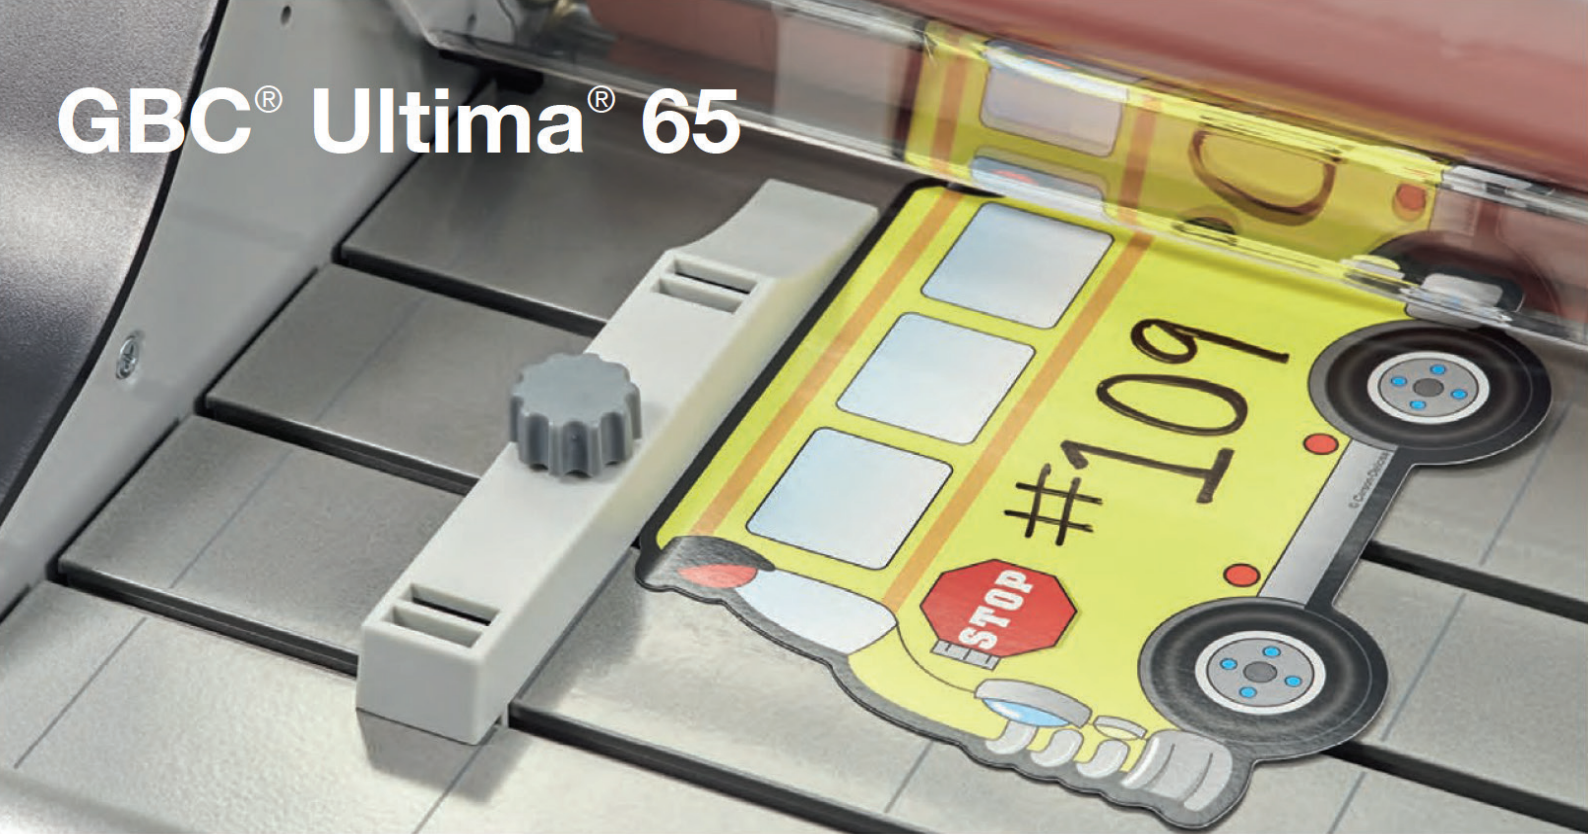

GBC® Ultima® 65